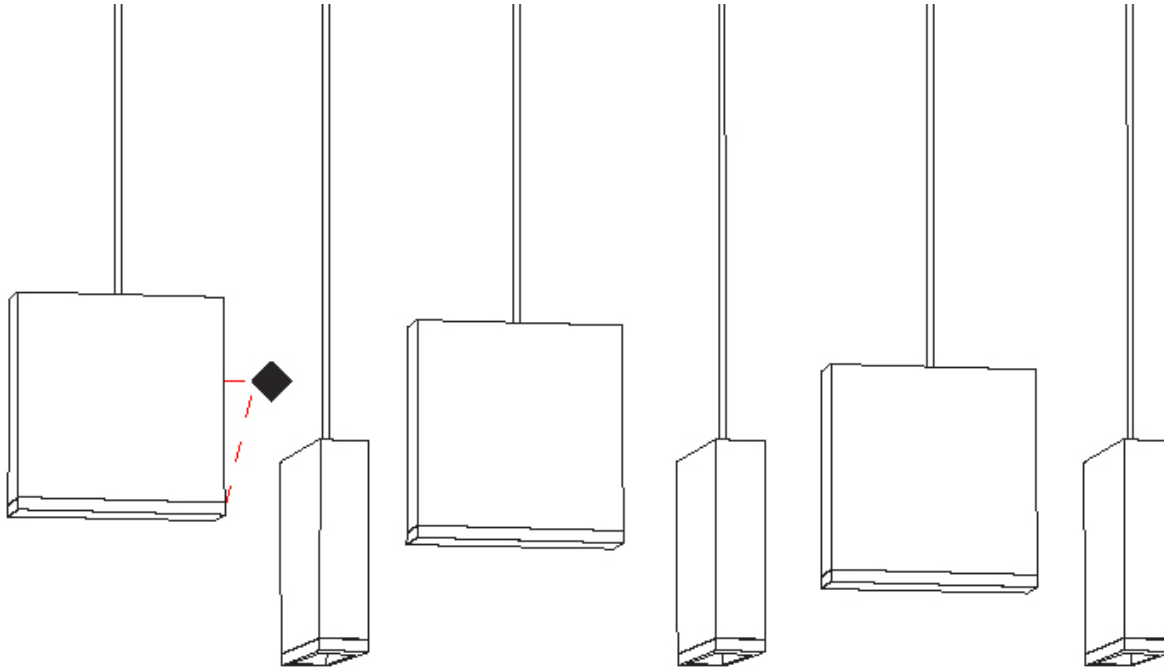

MATCH 6 LIGHT SUSPENSION

D101472-

PROJECT	_____
TYPE	_____
SPECIFIER	_____
QUANTITY	_____
DATE	_____

D