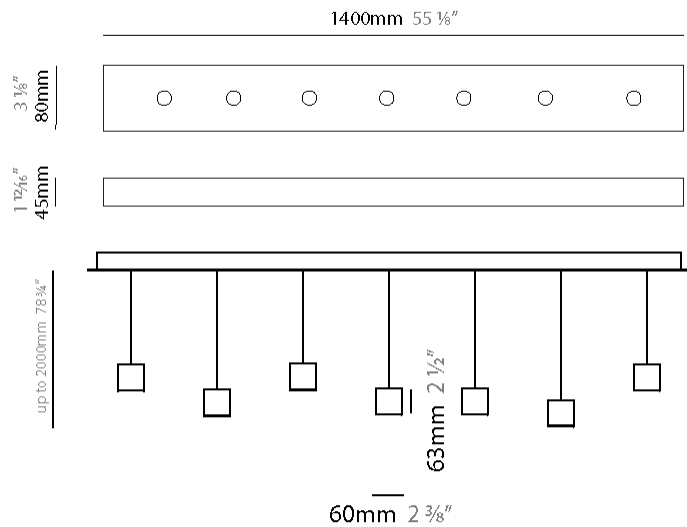

base number Finish
Options

1. To build a product code in our configurator select the specify button on the base model # product page
2. To build a manual product code on this datasheet choose from the options listed below in blue font and add the suffix to the base model #

GENERAL

Series: Match
Subseries: Match 7 Light
Brand: Quasar
Division: Design
Mounting Type: Suspension
Mounting Location: Ceiling
Subcategory: Pendant

PHYSICAL

Shape: Rectangle
Length (mm): 1400
Length (in): 55 1/8
Width (mm): 80
Width (in): 3 1/8
Height (mm): 63
Height (in): 2 1/2
Max. Overall Height (mm): 2063
Max. Overall Height (in): 81 1/4
Light Distribution: Downlight
Weight (kg): 5
Weight (lbs): 11.02
Diffuser: Acrylic - See Finish Options
Fixture Finish: RED / ORG / YEL / GRN / LBL / TRA
Fixture Material: Aluminum
Cable Details: 2000mm Cable

ELECTRICAL

Lamp Type: LED
Input Wattage (W): 28
Total Output Wattage (W): 21.7
Dimming: Phase Dimming (120Vac Only)
Driver Included: Yes
Driver Location: Integrated
Driver Type: Constant Current - Universal
Driver Class: Class 2
Input Voltage (V): 120 - 277
Constant Current (MA): 350
Upon Request: (Not included - see components) Integral: Phase dimming @120Vac only [Class 1]

LED

Number of LEDs: 7
Color Temperature (°K): 2700
Max. Delivered Lumen (lm): 1925
CRI: >90 CRI
Lamp Life (hrs): 50000

OPTICAL

RATINGS AND CERTIFICATIONS

Certified By: Certified for North American Standards
IP rating: IP20