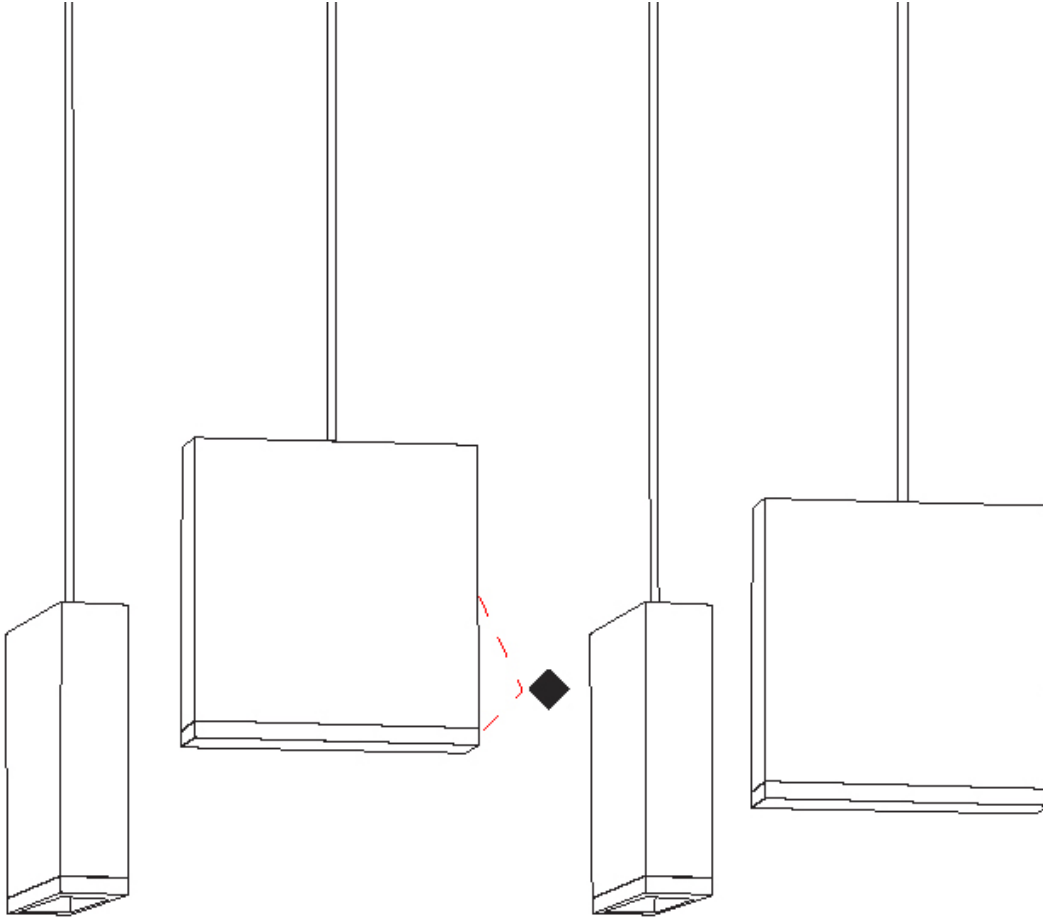

MATCH 4 LIGHT SUSPENSION

D101470-

PROJECT _____

TYPE _____

SPECIFIER _____

QUANTITY _____

DATE _____

D