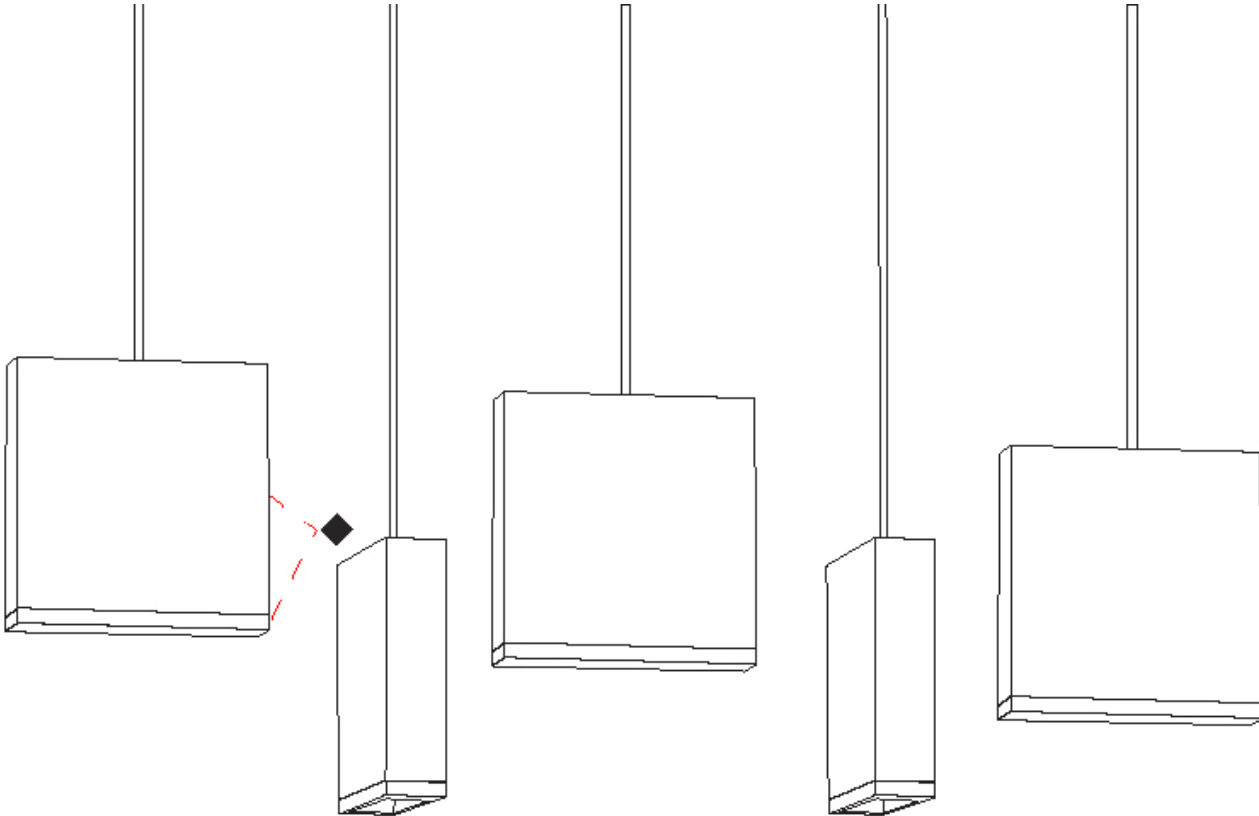

MATCH 5 LIGHT SUSPENSION

D101471-

PROJECT _____

TYPE _____

SPECIFIER _____

QUANTITY _____

DATE _____