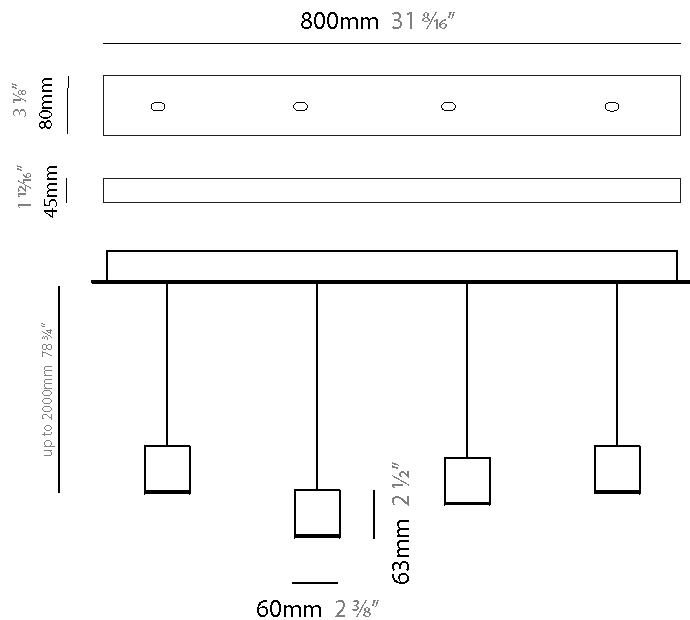

D101470-

base number   Finish
Options

1. To build a product code in our configurator select the specify button on the base model # product page
2. To build a manual product code on this datasheet choose from the options listed below in blue font and add the suffix to the base model #

GENERAL

Series: Match
Subseries: Match 4 Light
Brand: Quasar
Division: Design
Mounting Type: Suspension
Mounting Location: Ceiling
Subcategory: Pendant

PHYSICAL

Shape: Rectangle
Length (mm): 800
Length (in): 31 1/2
Width (mm): 80
Width (in): 3 1/8
Height (mm): 63
Height (in): 2 1/2
Max. Overall Height (mm): 2063
Max. Overall Height (in): 81 1/4
Light Distribution: Downlight
Weight (kg): 3
Weight (lbs): 6.61
Diffuser: Acrylic – See Finish Options
Fixture Finish: RED / ORG / YEL / GRN / LBL / TRA
Fixture Material: Aluminum
Cable Details: 2000mm Cable

ELECTRICAL

Lamp Type: LED
Input Wattage (W): 16
Total Output Wattage (W): 12.4
Dimming: Phase Dimming (120Vac Only)
Driver Included: Yes
Driver Location: Integrated
Driver Type: Constant Current - Universal
Driver Class: Class 2
Input Voltage (V): 120 - 277
Constant Current (MA): 350
Upon Request: (Not included - see components) Integral: Phase dimming @120Vac only

LED

Number of LEDs: 4
Color Temperature (°K): 2700
Max. Delivered Lumen (lm): 1100
CRI: >90 CRI
Lamp Life (hrs): 50000

OPTICAL

RATINGS AND CERTIFICATIONS

Certified By: Certified for North American Standards
IP rating: IP20