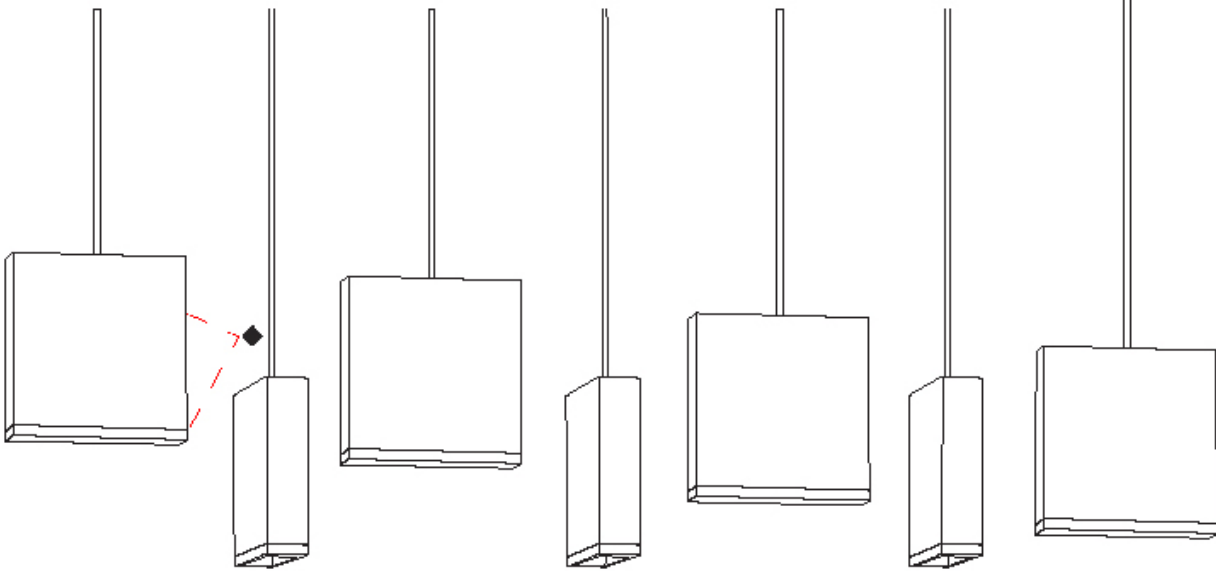

MATCH 7 LIGHT SUSPENSION

D101473-

PROJECT _____

TYPE _____

SPECIFIER _____

QUANTITY _____

DATE _____