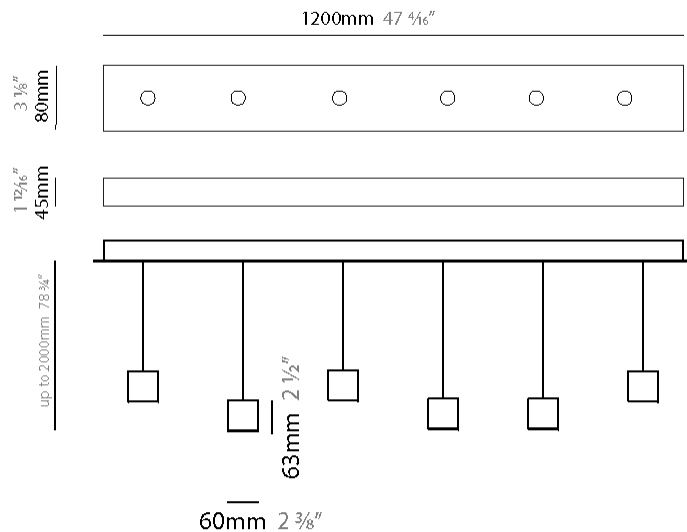

base number _____
Finish Options _____

1. To build a product code in our configurator select the specify button on the base model # product page
2. To build a manual product code on this datasheet choose from the options listed below in blue font and add the suffix to the base model #

GENERAL

Series: Match
Subseries: Match 6 Light
Brand: Quasar
Division: Design
Mounting Type: Suspension
Mounting Location: Ceiling
Subcategory: Pendant

PHYSICAL

Shape: Rectangle
Length (mm): 1200
Length (in): 47 1/4
Width (mm): 80
Width (in): 3 1/8
Height (mm): 63
Height (in): 2 1/2
Max. Overall Height (mm): 2063
Max. Overall Height (in): 81 1/4
Light Distribution: Downlight
Weight (kg): 4
Weight (lbs): 8.82
Diffuser: Acrylic - See Finish Options
Fixture Finish: RED / ORG / YEL / GRN / LBL / TRA
Fixture Material: Aluminum
Cable Details: 2000mm Cable

ELECTRICAL

Lamp Type: LED
Input Wattage (W): 24
Total Output Wattage (W): 18.6
Dimming: Phase Dimming (120Vac Only)
Driver Included: Yes
Driver Location: Integrated
Driver Type: Constant Current - Universal
Driver Class: Class 2
Input Voltage (V): 120 - 277
Constant Current (MA): 350
Upon Request: (Not included - see components) Integral: Phase dimming @120Vac only

LED

Number of LEDs: 6
Color Temperature (°K): 2700
Max. Delivered Lumen (lm): 1650
CRI: >90 CRI
Lamp Life (hrs): 50000

OPTICAL

RATINGS AND CERTIFICATIONS

Certified By: Certified for North American Standards
IP rating: IP20