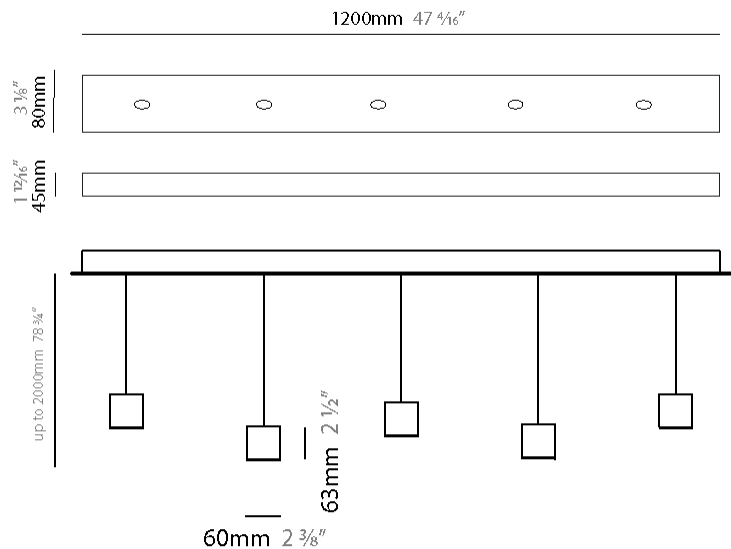

base number _____
Finish Options _____

1. To build a product code in our configurator select the specify button on the base model # product page
2. To build a manual product code on this datasheet choose from the options listed below in blue font and add the suffix to the base model #

GENERAL

Series: Match
Subseries: Match 5 Light
Brand: Quasar
Division: Design
Mounting Type: Suspension
Mounting Location: Ceiling
Subcategory: Pendant

PHYSICAL

Shape: Rectangle
Length (mm): 1200
Length (in): 47 3/4
Width (mm): 80
Width (in): 3 1/8
Height (mm): 63
Height (in): 2 1/2
Max. Overall Height (mm): 2063
Max. Overall Height (in): 81 1/4
Light Distribution: Downlight
Weight (kg): 4
Weight (lbs): 8.82
Diffuser: Acrylic - See Finish Options
Fixture Finish: RED / ORG / YEL / GRN / LBL / TRA
Fixture Material: Aluminum
Cable Details: 2000mm Cable

ELECTRICAL

Lamp Type: LED
Input Wattage (W): 20
Total Output Wattage (W): 15.5
Dimming: Phase Dimming (120Vac Only)
Driver Included: Yes
Driver Location: Integrated
Driver Type: Constant Current - Universal
Driver Class: Class 2
Input Voltage (V): 120 - 277
Constant Current (MA): 350
Upon Request: (Not included - see components) Integral: Phase dimming @120Vac only

LED

Number of LEDs: 5
Color Temperature (°K): 2700
Max. Delivered Lumen (lm): 1375
CRI: >90 CRI
Lamp Life (hrs): 50000

OPTICAL

RATINGS AND CERTIFICATIONS

Certified By: Certified for North American Standards
IP rating: IP20